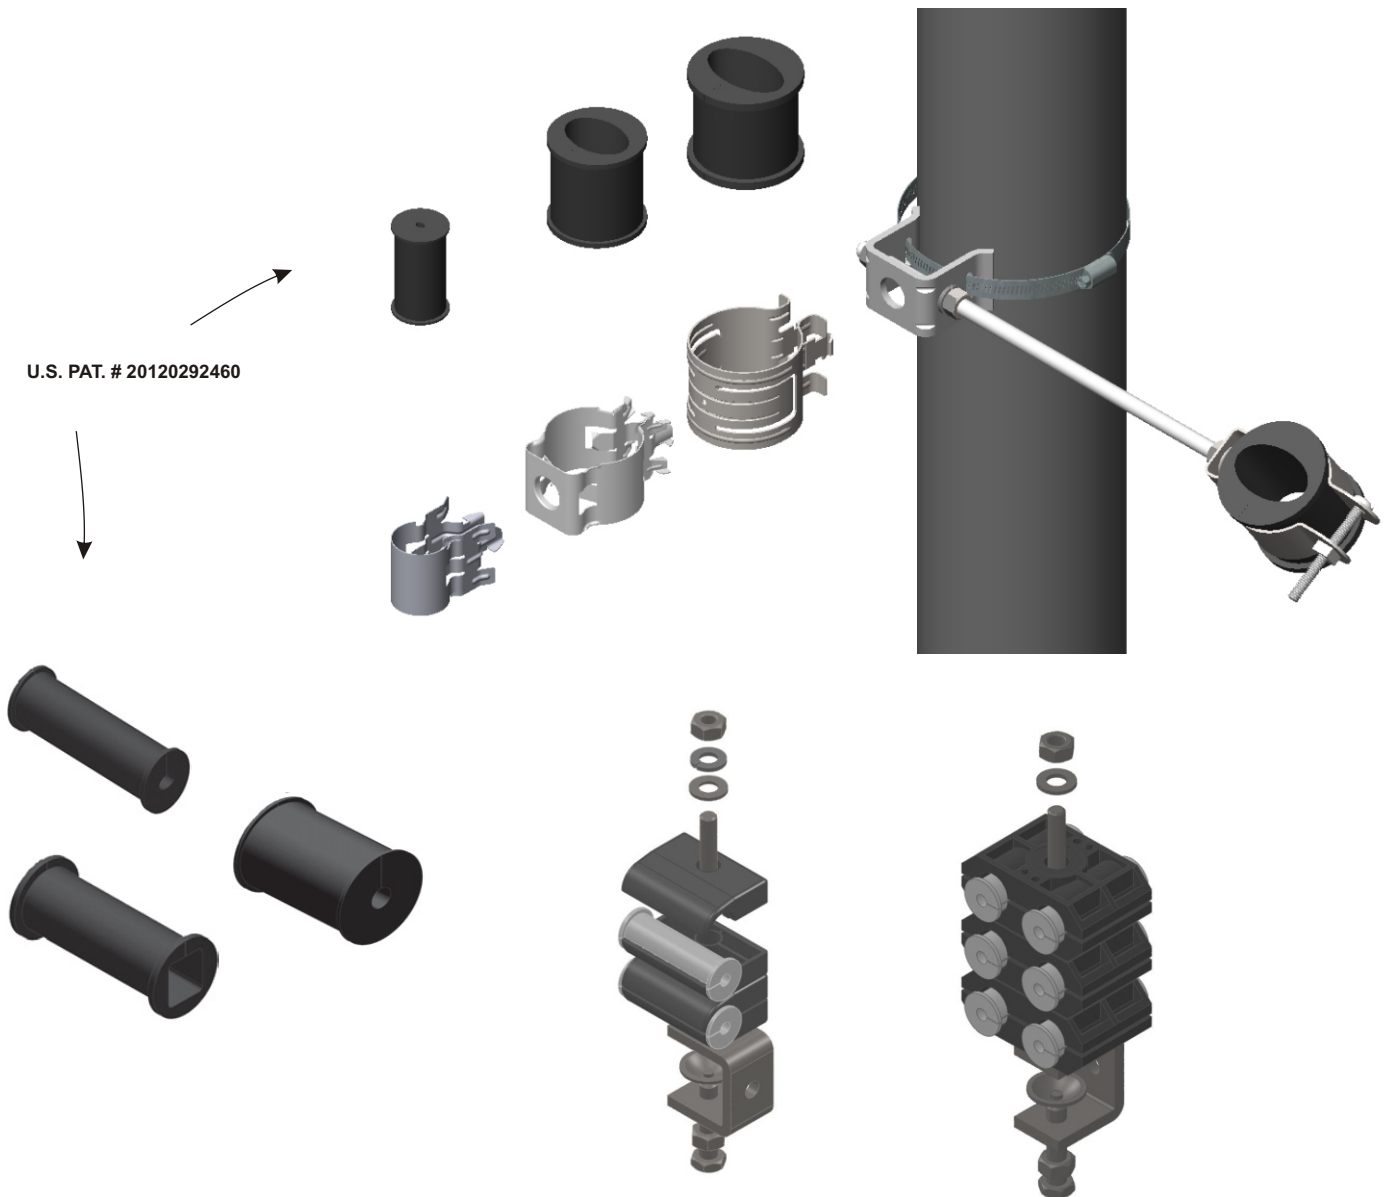

Cushion Inserts
for Cable Applications

PRODUCT DESCRIPTION

CIN Series Cushion Inserts provide versatility in all applications reducing material and installation costs. The unique design allows them to be individually installed utilizing Butterfly Hangers, and stacked out with Stackable Hangers or Cable Blocks. CIN Cushions are constructed from UV-resistant EPDM rubber which is durable in extreme temperatures and harsh environmental conditions. CIN Cushions are available in multiple sizes to accommodate what the industry demands for installation of all of your Fiber, Power, Elliptical, and Coaxial Cable requirements.

TYPICAL APPLICATIONS