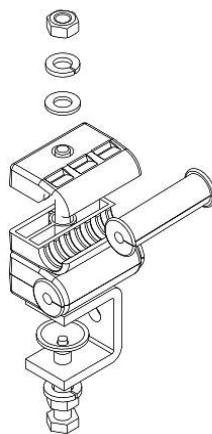

CBAH4XDS8-Series