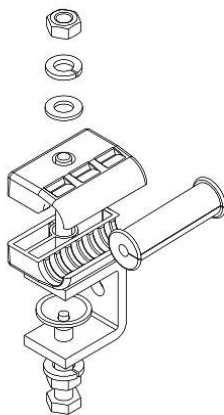

CBAH4XSS8-Series