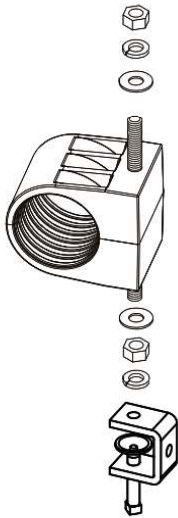

PRODUCT REFERENCE SHEET

©2020

Cable Block Assembly Half Clamp 8mm Hardware Series for Cable Applications

1700 PR D (Page 1 of 2)

PRODUCT DESCRIPTION

The hanger clamp is designed specifically for wireless applications. These stackable space saving clamps provide versatility in all applications reducing material and installation costs. Hanger clamps are manufactured from a durable weather resistant long glass polypropylene which exceeds the recommended temperature parameters for coaxial cable i.e. (-40 ° to 185° F). Thermal, chemical and UV resistance ensure long term integrity in extreme environments including mountain tops, deserts, coastal and industrial type application. Hardware is available in 304 Stainless Steel or A123 Galvanized.

TYPICAL APPLICATIONS

Hanger Clamp utilizing Single Stack Hanger Kit CBAHXXSS8-Series

Hanger Clamp utilizing Double Stack Hanger Kit CBAHXXDS8-Series

Hanger Clamp utilizing Triple Stack Hanger Kit CBAHXXTS8-Series