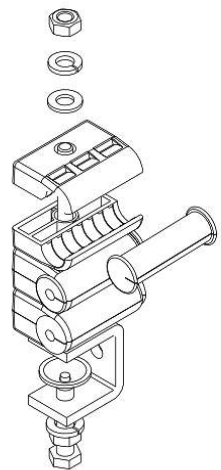

CBAH4XTS8-Series