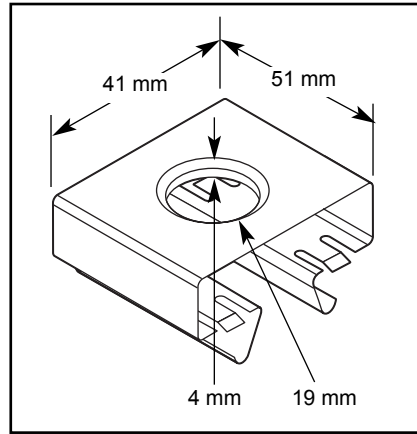

Anchor Rail Adapter

for Snap-in Cable Hanger

ARA-22