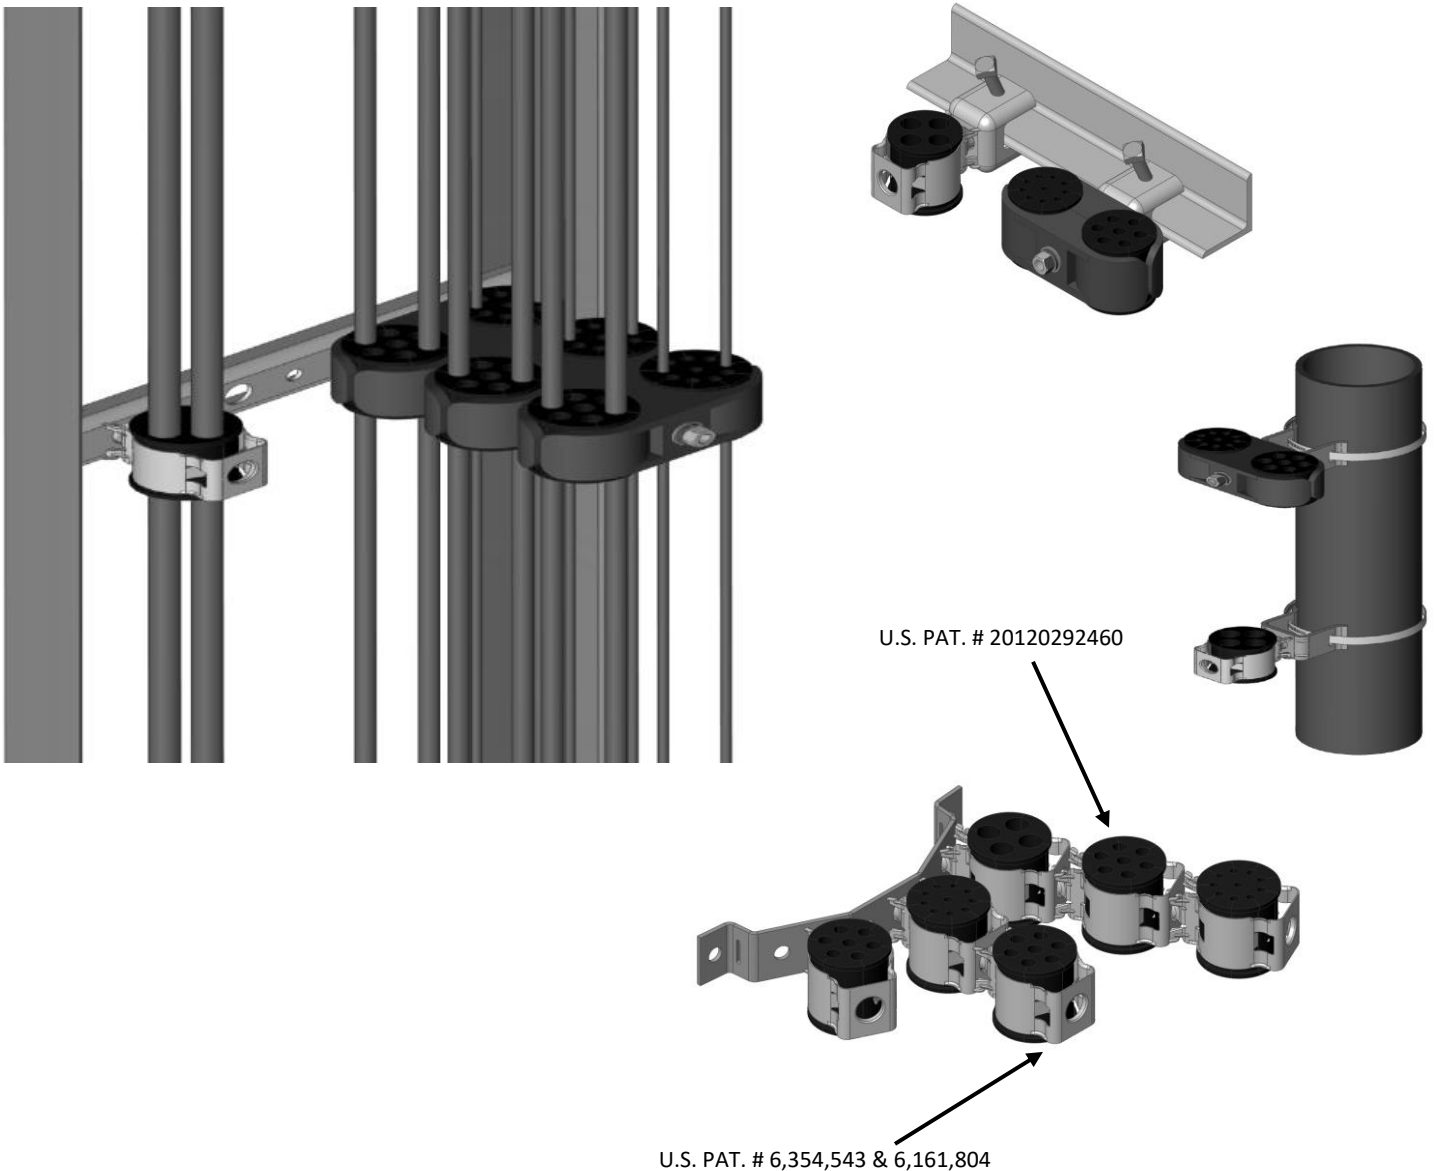

Barrel Cushions

PRODUCT DESCRIPTION

Barrel Cushions provide versatility in all applications reducing material and installation costs by having multiple holes in a single cushion with a single attachment point. The unique design allows them to be individually installed utilizing Butterfly Hangers or stacked out with Stackable Hangers and Mini Cable Blocks. Barrel Cushions are constructed from UV-resistant EPDM rubber, which is durable in extreme temperatures and harsh environmental conditions. Barrel Cushions are available in multiple sizes to accommodate what the industry demands for installation of all of your Fiber, Power, Elliptical, and Coaxial Cable requirements.

TYPICAL APPLICATIONS