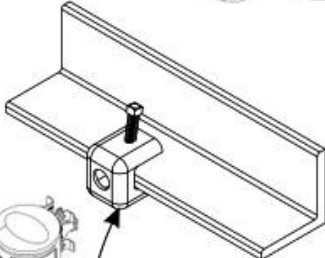

# TYPICAL APPLICATIONS

Insertion Directions

- 1. Spread hanger open
- 2. Insert cushion
- 3. Squeeze hanger
- 4. Insert into hole

NOTE: Thickness of pre-punched member: .120" - .135" (3.0mm - 3.4mm)

STAND-OFF ADAPTER  
(Ordered separately)