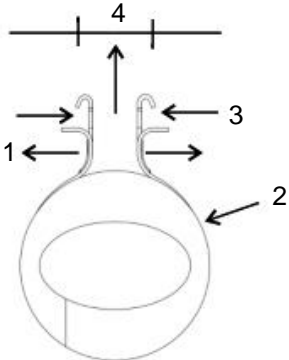

TYPICAL APPLICATIONS

Insertion Directions

1. Spread hanger open
2. Insert cushion
3. Squeeze hanger
4. Insert into hole