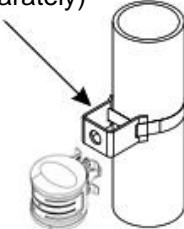

NOTE: Thickness of pre-punched member: .120" - .135" (3.0mm - 3.4mm)

STAND-OFF ADAPTER
(Ordered separately)